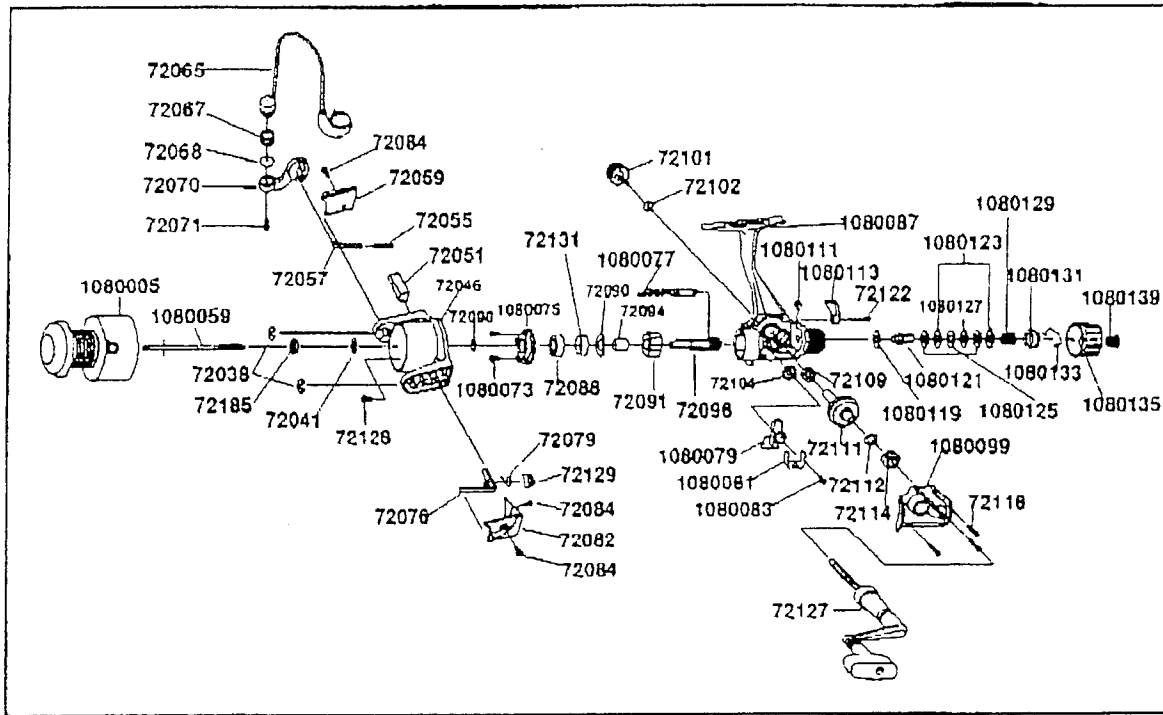

# DIAGRAM

# AG 5R

# PART LIST

PART NO	PART NAME	PART NO	PART NAME	PART NO	PART NAME
1080005	SPool assy	72067	Line roller	1080111	Stoper lever spring
1080059	Main shaft	72065	Bail assy	72102	Handle sc. cap.wshr.
72038	E-Clip	72071	Bail screw	72101	Handle sc. cap
72185	Roter-nut	1080073	Bearing plate screw	1080113	Stoper lever
72041	Roter D washer	1080075	Bearing plate	72122	Stoper lever sc.
72128	Roter nut lock screw	72088	Ball bearing	1080119	Drag "E" washer
72046	Roter	72096	Pinion gear	1080121	Metal
72076	Kick lever	1080077	Tail shaft	1080123	Drag "A" washer
72079	Kick lever spring	72104	O/S gear	1080125	Drag "B" washer
72129	Kick lever plate	1080079	O/S slider	1080127	Drag "D" washer
72084	Kick lever screw	1080081	O/S slider retainer	1080129	Drag spring
72084	Kick lever cover screw	1080083	O/S slider screw	1080131	Drag nut
72082	Kick lever cover	1080087	Body	1080133	Back claw spring
72051	Roter balance	72109	Body bushing	1080135	Rear drag cap
72057	Bail spring shaft	72111	Drive gear	1080139	Rear drag cap sc.
72055	Bail spring	72112	Adj washer	72091	One way clutch
72059	Bail spring cover	72114	Body cvr. ball bearing	72094	One way clutch bush
72084	Bail sp. cvr. sc.	1080099	Body cover	72090	Bearing washer
72070	Arm lever	72118	Body cvr. sc.	72131	B/Bearing bush
72068	Ball washer	72127	Handle assy		